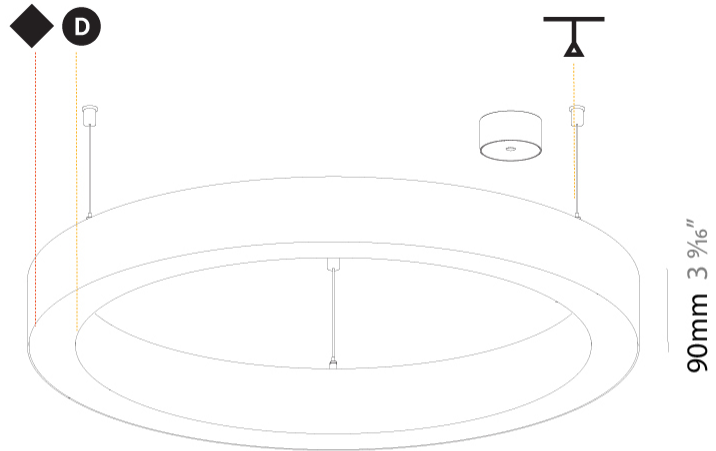

GENERAL

Series: Glorious
 Subseries: Glorious Slim
 Brand: Prolicht
 Division: Architectural
 Mounting Type: Suspension
 Mounting Location: Ceiling
 Subcategory: Ambient

PHYSICAL

Shape: Round
 Diameter (mm): 800
 Diameter (in): 31 1/2
 Height (mm): 90
 Height (in): 3 9/16
 Max. Overall Height (mm): 2090
 Max. Overall Height (in): 82 5/16
 Light Distribution: Direct
 Weight (kg): 6.772
 Weight (lbs): 14.93
 Diffuser: [PMMA - Opal or Micro-Prism](#)
 Fixture Finish: [SSR / BKV / CWI / CRY / HAB / LAG / UFT / ITA / RUA / RUR / MIC / FTG / MYG / TWT / LOD / PUS / FRO / FUP / KIA / POP / BLS / SPG / MEY / GOH / GUM / CHC / COM / ABZ / JAG / OBR / MOS / ROR](#)
 Fixture Material: Aluminum
 Cable Details: 2000mm or 6000mm Transparent Cable

Ø 670mm 26 3/8"

Ø 800mm 31 1/2"

PROJECT	_____
TYPE	_____
SPECIFIER	_____
QUANTITY	_____
DATE	_____

GLORIOUS SLIM SUSPENSION

A300063-

base number	LED Dimming	Color Temperature	Finishes (Diamond)	Diffuser Options	Cable Options
-------------	-------------	-------------------	--------------------	------------------	---------------

GENERAL

Series: Glorious
Subseries: Glorious Slim
Brand: Prolicht
Division: Architectural
Mounting Type: Suspension
Mounting Location: Ceiling
Subcategory: Ambient

PHYSICAL

Shape: Round
Diameter (mm): 800
Diameter (in): 31 1/2
Height (mm): 90
Height (in): 3 9/16
Max. Overall Height (mm): 2090
Max. Overall Height (in): 82 5/16
Light Distribution: Direct / Indirect
Weight (kg): 8.128
Weight (lbs): 17.92
Diffuser: PMMA - Opal or Micro-Prism
Fixture Finish: SSR / BKV / CWI / CRY / HAB / LAG / UFT / ITA / RUA / RUR / MIC / FTG / MYG / TWT / LOD / PUS / FRO / FUP / KIA / POP / BLS / SPG / MEY / GOH / GUM / CHC / COM / ABZ / JAG / OBR / MOS / ROR
Fixture Material: Aluminum
Cable Details: 2000mm or 6000mm Transparent Cable