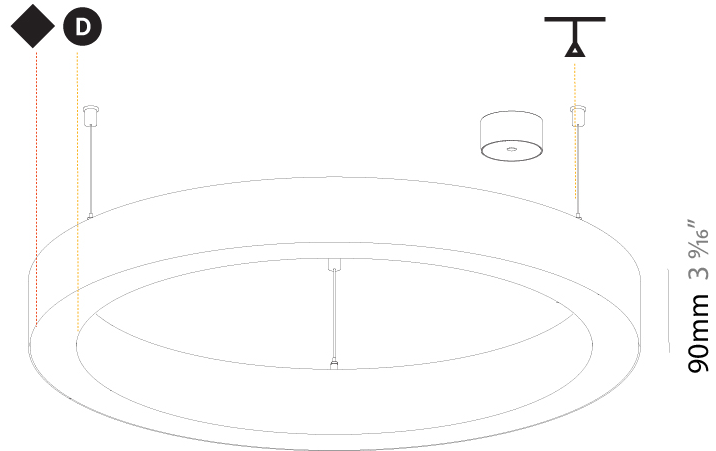

GENERAL

Series: Glorious
Subseries: Glorious Slim
Brand: Prolicht
Division: Architectural
Mounting Type: Suspension
Mounting Location: Ceiling
Subcategory: Ambient

PHYSICAL

Shape: Round
Diameter (mm): 800
Diameter (in): 31 1/2
Height (mm): 90
Height (in): 3 9/16
Max. Overall Height (mm): 2090
Max. Overall Height (in): 82 5/16
Light Distribution: Direct / Indirect
Weight (kg): 8.128
Weight (lbs): 17.92
Diffuser: PMMA - Opal or Micro-Prism
Fixture Finish: SSR / BKV / CWI / CRY / HAB / LAG / UFT / ITA / RUA / RUR / MIC / FTG / MYG / TWT / LOD / PUS / FRO / FUP / KIA / POP / BLS / SPG / MEY / GOH / GUM / CHC / COM / ABZ / JAG / OBR / MOS / ROR
Fixture Material: Aluminum
Cable Details: 2000mm or 6000mm Transparent Cable

ELECTRICAL

Lamp Type: LED (Zhaga Standard)
Input Wattage (W): 56 / 52.5
Total Output Wattage (W): 48 / 45
Dimming: Tri-Mode (Non-Dimming and Phase Dimming (120Vac only) and 0-10V Dimming)
Driver Included: Yes
Driver Location: Integrated
Driver Type: Constant Current - Universal
Driver Class: Class 2
Input Voltage (V): 120 - 277
Constant Current (MA): 350

LED

Color Temperature (°K): 3000 / 3500 / 4000
Max. Delivered Lumen (lm): 9830 / 10035 / 10240
CRI: >80 CRI
Lamp Life (hrs): 50000

OPTICAL

RATINGS AND CERTIFICATIONS

Certified By: Certified for North American Standards
IP rating: IP20

Ø 670mm 26 3/8"

Ø 800mm 31 1/2"

90mm 3 9/16"